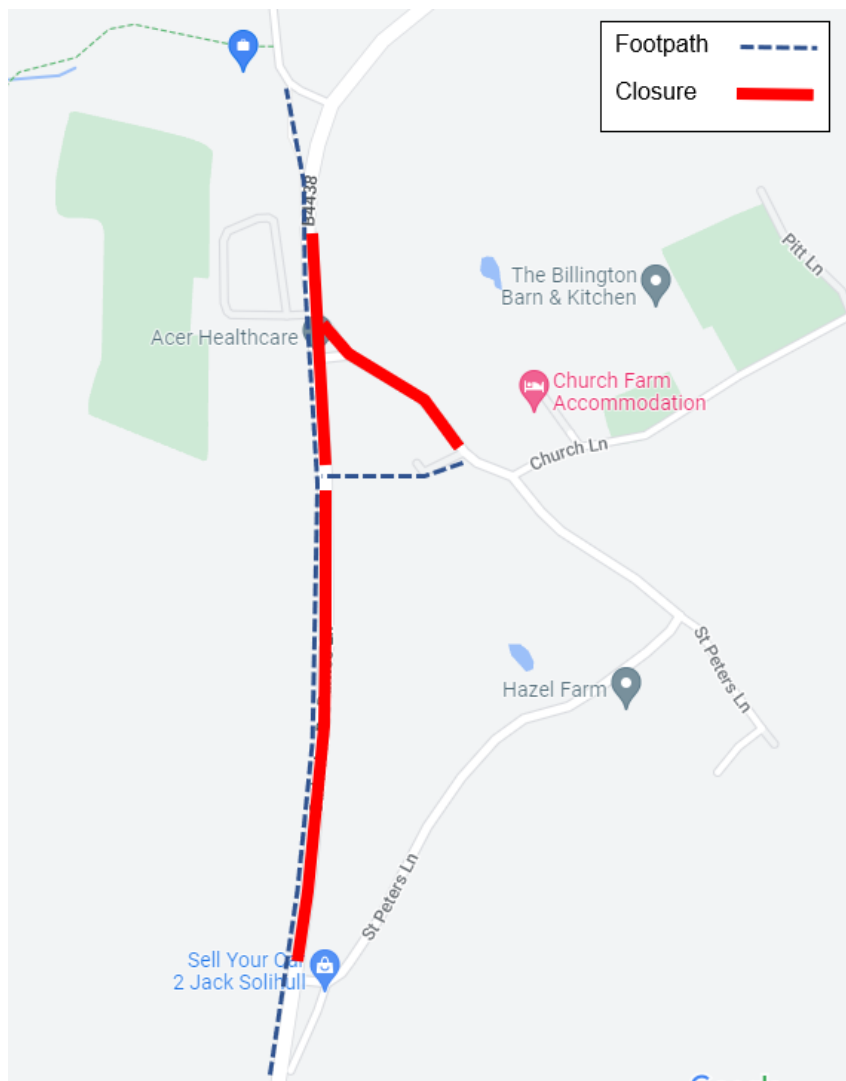

Students will have to meet the coach at the opposite end of St Peter's Lane whilst the temporary closure is in place.

See area circled black in the map below as the new meeting point rather than the end marked red which is where the closure is.

Monday 21 November 2022 to Friday 2 December 2022

During this period there is a complete closure of Catherine-de-Barnes Lane (see map below). The only option for St Peter's Lane students during this period will be to meet the coach at *The Boat* Pub at Catherine-de-Barnes.

Of a morning the coach will approach from Solihull direction so the students will need to stand on the opposite side of the Road to *The Boat*.

Of an afternoon the coach will be heading towards Solihull so will drop the students off on the same side as *The Boat*.