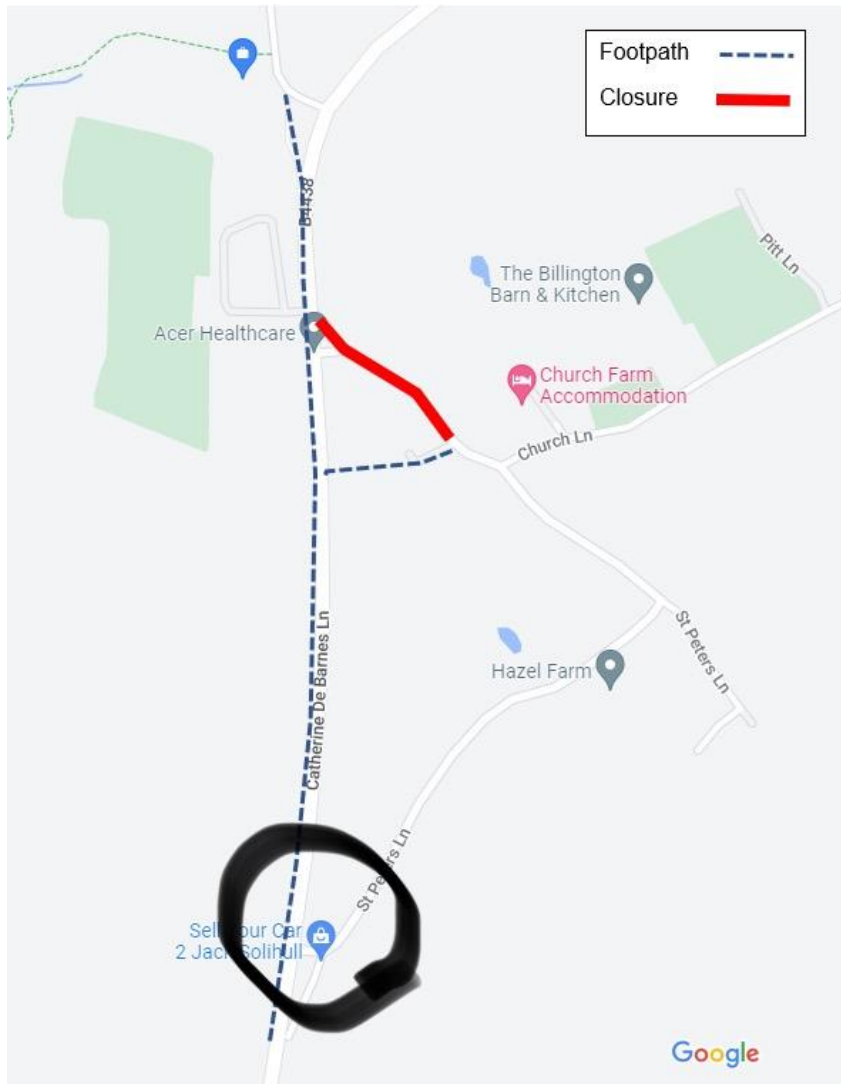

School Bus 825 HS2 Works Disruptions

There are two changes to the meeting points for the bus between Monday 10 October and Friday 2 December. See below for details of both changes.

Monday 10 October to Friday 18 November

Students will have to meet the coach at the opposite end of St Peter's Lane whilst the temporary closure is in place.

See area circled black in the map below as the new meeting point rather than the end marked red which is where the closure is.

Monday 21 November 2022 to Friday 2 December 2022

During this period there is a complete closure of Catherine-de-Barnes Lane (see map below). The only option for St Peter's Lane students during this period will be to meet the coach at *The Boat* Pub at Catherine-de-Barnes.

Of a morning the coach will approach from Solihull direction so the students will need to stand on the opposite side of the Road to *The Boat*.

Of an afternoon the coach will be heading towards Solihull so will drop the students off on the same side as *The Boat*.